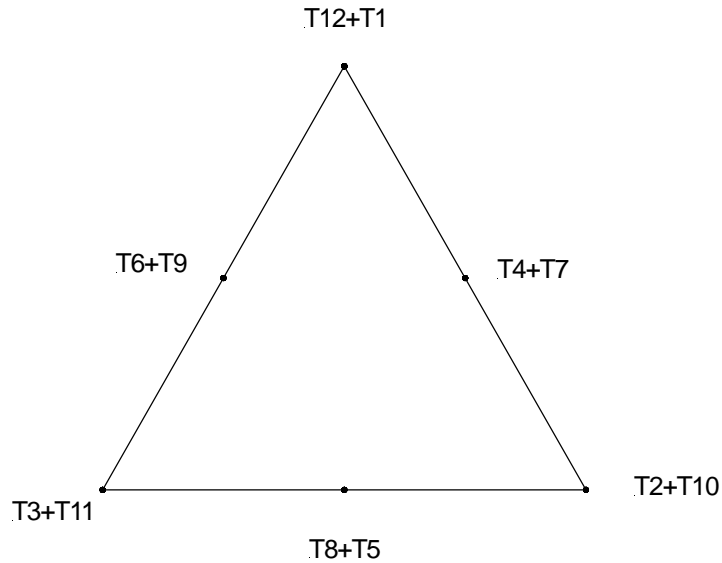

12 LEAD
High Voltage DELTA Connection
380V 50Hz / 460V 60Hz

L1	L2	L3	JOIN	JOIN	JOIN
T1+T12	T2+T10	T3+T11	T4+T7	T5+T8	T6+T9

12 LEAD
Low Voltage DELTA Connection
190V 50Hz / 208-230V 60Hz

L1	L2	L3
T1+T6+T7+T12	T2+T4+T8+T10	T3+T5+T9+T11