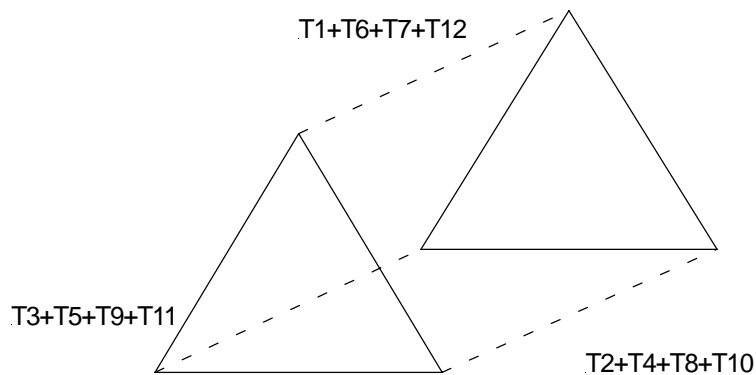

12 LEAD
High Voltage DELTA Connection
380V 50Hz / 460V 60Hz

L1	L2	L3	JOIN	JOIN	JOIN
T1+T12	T2+T10	T3+T11	T4+T7	T5+T8	T6+T9

12 LEAD
Low Voltage DELTA Connection
190V 50Hz / 208-230V 60Hz

L1	L2	L3
T1+T6+T7+T12	T2+T4+T8+T10	T3+T5+T9+T11