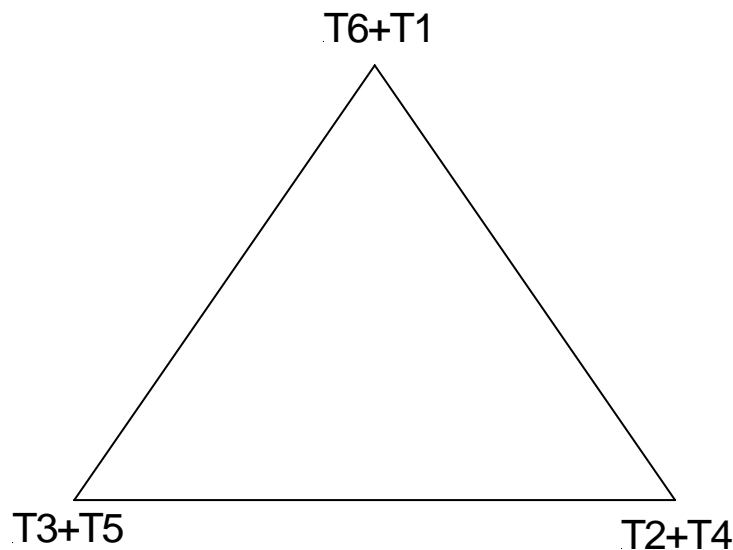

**6 LEAD  
Single Voltage DELTA Connection  
380V 50Hz / 460V 60Hz**

L1	L2	L3	JOIN	JOIN	JOIN
T1+T6	T2+T4	T3+T5	0	0	0

**Lead Configuration**

**444/5T Frame Single Voltage = 6 Leads**

**444/5T Frame Dual Voltage = 12 Leads**