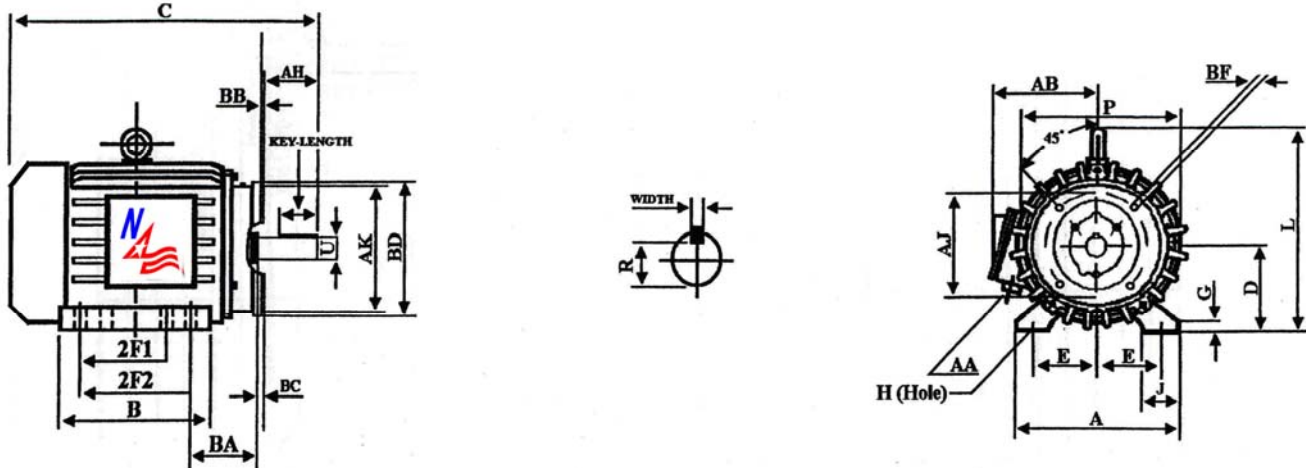

SD3640C

SEVERE DUTY – INVERTER RATED (10:1 VT; 5:1 CT)

Energy Efficient – Three Phase – TEFC - AC Motor

DIMENSIONS – INCHES

MOUNTING					A	B	C	D	G	J	P	L	BC	AH	AB	AA
E	2F1	2F2	H	BA												
6.25	10.5	12	0.66	5.25	16	15.1	31.8	8	1.11	2.75	15.8	18.5	+0.25	3.5	14.8	2
KEY			KEYSET R		FLANGE					SHAFT EXTENSION						
WIDTH		LENGTH		AK	AJ	BF		BB	BD	N-W		U				
0.500		2.03		1.591	12.5	11		5/8-11	0.25	14		3.75	1.875			

SEVERE DUTY – INVERTER RATED (10:1 VT; 5:1 CT)

CAT. NO: H3640C		FRAME: 324TSC		ENCL: TEFC		PHASE: 3	
SHAFT END BRG: 6312				OPP/END BRG: 6312			
MAX. AMB: 40° C		INS CLASS: F		RATING: CONT.		MOTOR WEIGHT: 675LBS	
USABLE ON 208V 60HZ AT: 101.7 MAX. AMPS						SER:	
60 HERTZ DATA	HP: 40 RPM: 3560			HP: 40 RPM: 2950			50 HERTZ DATA
	VOLTAGE: 230/460V			VOLTAGE: 190/380V			
	F. L. AMPS: 92.0/46.0			F. L. AMPS: 110.6/55.3			
	S.F. AMPS: 106.6/53.3			S.F. AMPS: 110.6/55.3			
	S.F. 1.15	DESIGN: B	CODE: G	S.F. 1.0	DESIGN:	CODE: H	
	NEMA NOM. EFF: 92.0%			NEMA NOM. EFF: 90.2%			
	NOM. P. F.: 0.893			NOM. P. F.: 0.914			
	NEMA MIN. EFF.: 90.2%			NEMA MIN. EFF.: 88.5%			
	MAX. KVAR: 7.49			MAX. KVAR: 7.35			