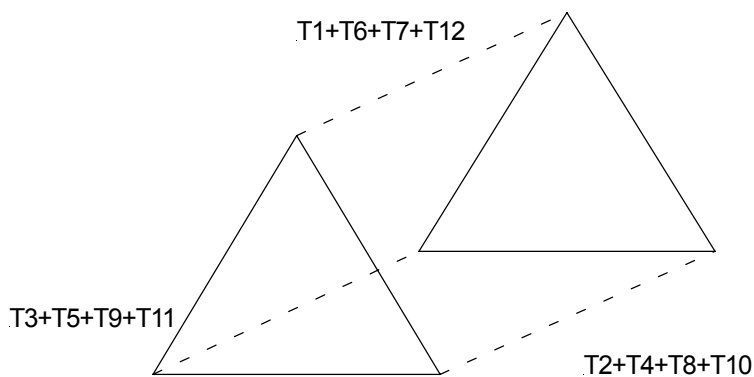

**12 LEAD**  
**High Voltage DELTA Connection**  
**380V 50Hz / 460V 60Hz**

L1	L2	L3	JOIN	JOIN	JOIN
T1+T12	T2+T10	T3+T11	T4+T7	T5+T8	T6+T9

**12 LEAD**  
**Low Voltage DELTA Connection**  
**190V 50Hz / 208-230V 60Hz**

L1	L2	L3
T1+T6+T7+T12	T2+T4+T8+T10	T3+T5+T9+T11