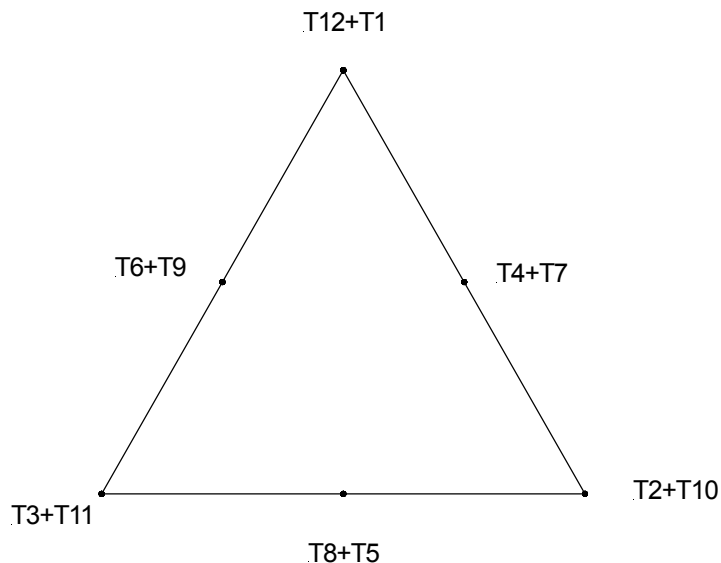

**12 LEAD**  
**High Voltage DELTA Connection**  
**380V 50Hz / 460V 60Hz**

L1	L2	L3	JOIN	JOIN	JOIN
T1+T12	T2+T10	T3+T11	T4+T7	T5+T8	T6+T9

**12 LEAD**  
**Low Voltage DELTA Connection**  
**190V 50Hz / 208-230V 60Hz**

L1	L2	L3
T1+T6+T7+T12	T2+T4+T8+T10	T3+T5+T9+T11