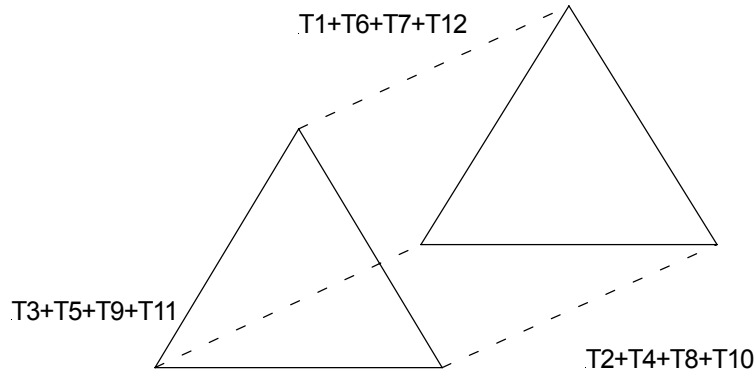

**12 Lead
DELTA Connection
460V Only 60Hz**

L1	L2	L3
T1+T6+T7+T12	T2+T4+T8+T10	T3+T5+T9+T11

**12 Lead
PART WINDING DELTA Connection
460V Only 60Hz**

T1	T2	T3
1+6	2+4	3+5
T7	T8	T9
7+12	8+10	9+11