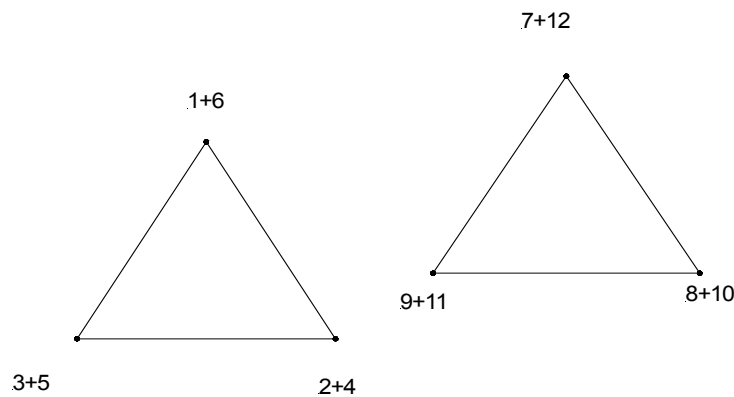

**12 Lead
DELTA Connection
460V Only 60Hz**

L1	L2	L3
T1+T6+T7+T12	T2+T4+T8+T10	T3+T5+T9+T11

**12 Lead
PART WINDING DELTA Connection
460V Only 60Hz**

T1	T2	T3
1+6	2+4	3+5
T7	T8	T9
7+12	8+10	9+11