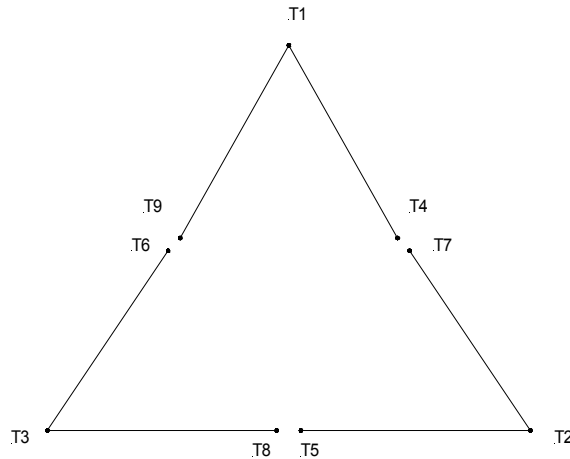

9 LEAD
High Voltage DELTA Connection
380V 50Hz / 460V 60Hz

L1	L2	L3	JOIN	JOIN	JOIN
T1	T2	T3	T4+T7	T5+T8	T6+T9

9 LEAD
Low Voltage DELTA Connection
190V 50Hz / 208-230V 60Hz

L1	L2	L3
T1+T6+T7	T2+T4+T8	T3+T5+T9