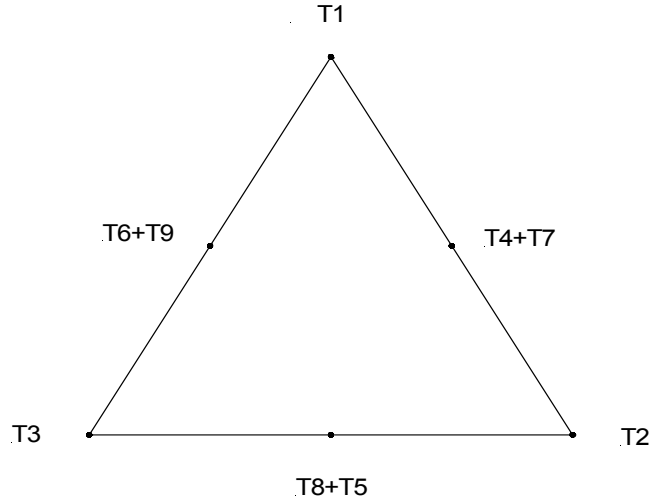

9 LEAD
High Voltage DELTA Connection
380V 50Hz / 460V 60Hz

L1	L2	L3	JOIN	JOIN	JOIN
T1	T2	T3	T4+T7	T5+T8	T6+T9

9 LEAD
Low Voltage DELTA Connection
190V 50Hz / 208-230V 60Hz

L1	L2	L3
T1+T6+T7	T2+T4+T8	T3+T5+T9