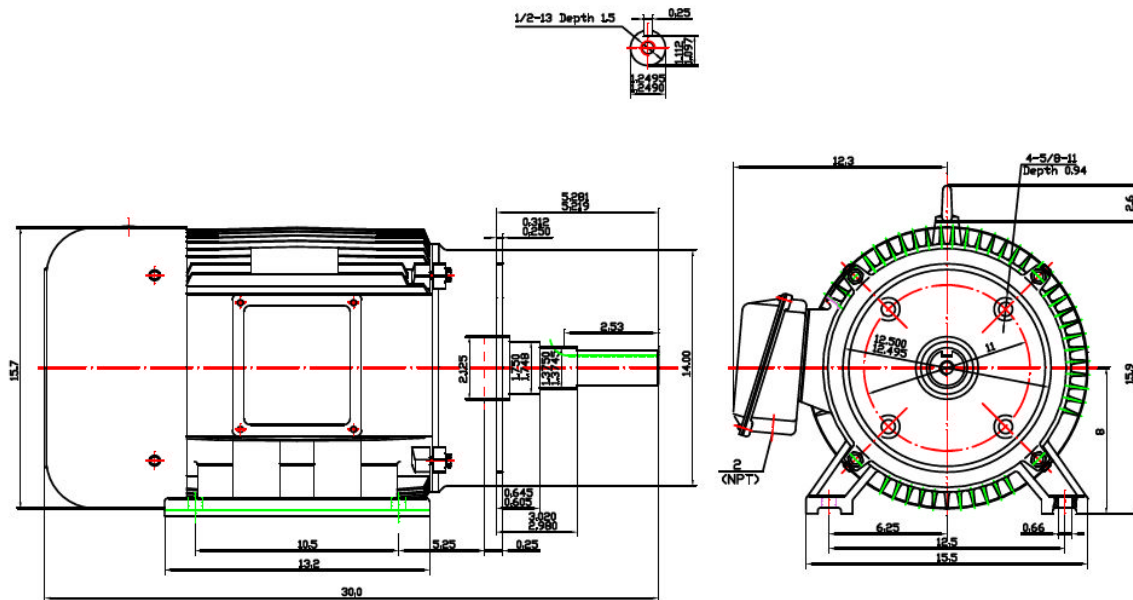

### Special Purpose JM Frame Close-Coupled Pump Motor

Energy Efficient – Three Phase – TEFC - AC Motor - Inverter Rated (10:1 VT; 5:1 CT)

#### DIMENSIONS – INCHES

#### PERFORMANCE DATA

Three Phase – 60Hz - 208-230/460V – NEMA Design B - Max. Ambient: 40° C

HP	Speed	Frame	NEMA Code	Efficiency (%)			Power Factor (%)			Torque (ft-lb)		
				100%	75%	50%	100%	75%	50%	FLT	BDT%	LRT%
40	3540	324JM	G	91.7	91.2	90.3	91.0	87.0	80.0	59.2	280	185
Amps ( 460V)		DE Bearing	ODE Bearing	Insulation Class	Enclosure Type	Service Factor	Weight (lbs)					
FLA	LRA											
44.5	290	6312	6312	F	TEFC	1.15	493					