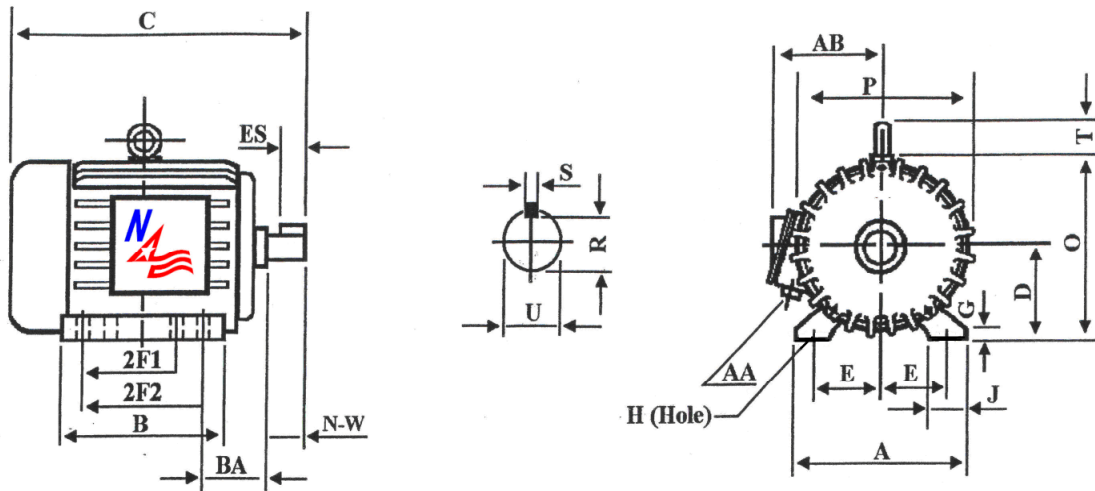

NA404T-60-6C

Special Purpose Crusher Duty Motor

Energy Efficient – Three Phase – TEFC - AC Motor - Inverter Rated (10:1 VT; 5:1 CT)

DIMENSIONS – INCHES

A	B	C	D	E	2F1	2F2	G	H	J	O
19.3	16.4	36.7	10.0	8.0	12.25	NA	1.2	.81	3.15	19.8
P	R	S	T	U	ES	AA	AB	BA	N-W	Mount
19.1	2.45	.75	3.0	2.875	5.65	3.0	15.6	6.62	7.25	F1

PERFORMANCE DATA

Three Phase – 60Hz - 208-230/460V – NEMA Design C - Max. Ambient: 40° C

HP	Speed	Frame	NEMA Code	Efficiency (%)			Power Factor (%)			Torque (ft-lb)		
				100%	75%	50%	100%	75%	50%	FLT	BDT%	LRT%
60	1175	404T	G	92.4	92.0	91.7	89.0	88.0	81.0	268	230	200
Amps (460V)		DE Bearing	ODE Bearing	Insulation Class	Enclosure Type	Service Factor	Weight (lbs)					
FLA	LRA											
70.0	435	6315	6314	F	TEFC	1.15	835					